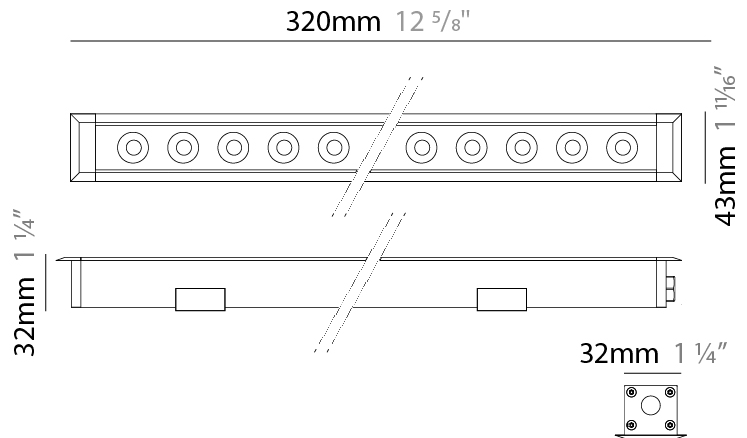

PROJECT	_____
TYPE	_____
SPECIFIER	_____
QUANTITY	_____
DATE	_____

MINI CORNICHE RECESSED

E91637- _____ - _____
base number   Finish   Lens
                         Options   Options

1. To build a product code in our configurator select the specify button on the base model # product page
2. To build a manual product code on this datasheet choose from the options listed below in blue font and add the suffix to the base model #

GENERAL

Series: Mini Corniche
Brand: Platek
Division: Exterior
Mounting Type: Recessed
Mounting Location: In-Ground
Subcategory: Walk Over

PHYSICAL

Shape: Rectangle
Length (mm): 320
Length (in): 12 5/8
Width (mm): 43
Width (in): 1 5/8
Height (mm): 32
Height (in): 1 1/4
Light Distribution: Uplight
Diffuser: Clear tempered glass
Gasket: Gore-Tex valve to prevent condensation
Fixture Finish: [BLK / WHI / GRY / COR / ANT / BRZ](#)
Fixture Material: Extruded Aluminum

ELECTRICAL

Lamp Type: LED
Total Output Wattage (W): 11.5
Dimming: Bluetooth technology or DMX
Control Gear: DMX
Driver Included: No
Driver Location: Remote
Driver Type: Constant Current - Universal
Driver Class: Class 2
Input Voltage (V): 120 - 277
Constant Current (MA): 500

LED

Number of LEDs: 8
Color Temperature (°K): RGBW
CRI: >80 CRI
Lamp Life (hrs): 60000
Special LEDs offerings: RGBW

OPTICAL

Optic°: [26 / 40 / ELL](#)

RATINGS AND CERTIFICATIONS

Certified By: Certified for North American Standards
IP rating: IP67
IK Rating: IK07